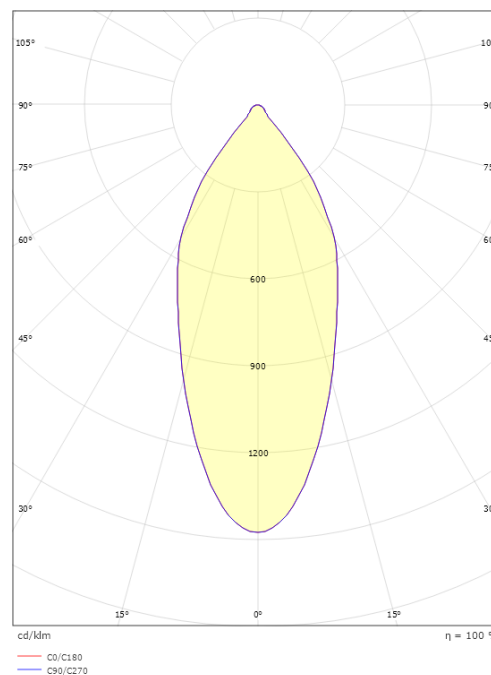

Packaging

Packing dimensions (mm): 130 x 115 x 85