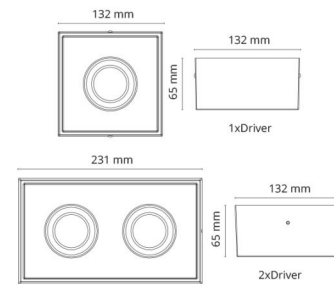

Materials and finish

Housing: Aluminium
Colour: Black (RAL 9004)
Optics: Tempered glass

Mounting/Connection

Mounting: Indoor / Outdoor
Connection: Screwless terminal block

Dimensions

Length (mm) L: 231
Width (mm) W: 132
Height (mm) H: 65
Weight (kg) gross/net: 1.47 / 1.25

Packaging

Packing dimensions (mm): 240 x 140 x 75

7 0 2 1 9 8 9 0 2 5 4 2