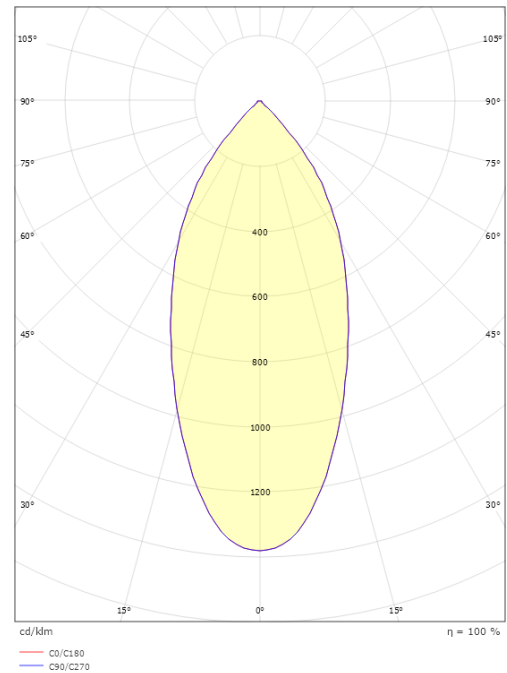

Cube Lux

Cube Lux Black 2X 1160lm 2700K Ra 98 Trailing edge

Article code: 902554
EAN: 7021989025542
Replaces: 906223, 914396

Electrical

Wattage: 2x7W
System wattage: 16W
Voltage: 220-240V
Frequency (Hz): 50/60Hz
Max. luminaires per circuit breaker: B10: 52, B16: 84, C10: 52, C16: 84

Light technic

Type of light source: LED
Luminous flux: 1160lm
Efficacy: 73 lm/W
Colour temperature: 2700K
Colour rendering (Ra): Ra 98
MacAdams factor: SDCM: 1
Lifetime: L90/B10>100,000
Light distribution: Direct
Optic: Reflector
Beam angle: 42°

Control/Dimming

Type: Trailing edge

Protection

Luminaire class: Class I
IP Class: IP21

Energy and approvals

Contains light source of energy class: F
Breeam: Fulfils Hea 01 for flicker free lighting
BVB: Yes

Materials and finish

Housing: Aluminium
Colour: Black (RAL 9004)
Optics: Tempered glass

Mounting/Connection

Mounting: Indoor / Outdoor
Connection: Screwless terminal block

Dimensions

Length (mm) L: 231
Width (mm) W: 132
Height (mm) H: 65
Weight (kg) gross/net: 1.47 / 1.25

Packaging

Packing dimensions (mm): 240 x 140 x 75

7 0 2 1 9 8 9 0 2 5 4 2