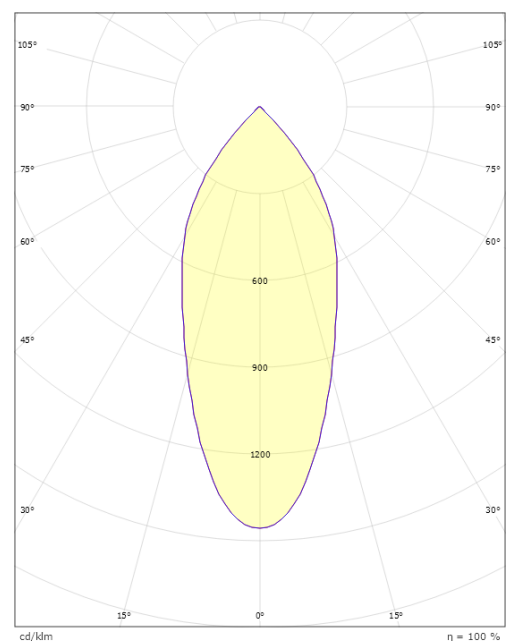

Packaging

Packing dimensions (mm): 130 x 115 x 85

cd/klm
— C0/C180
— C90/C270

7 0 2 1 9 8 9 0 1 2 5 1 1