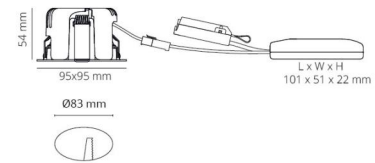

### Light technic

Type of light source: LED  
Luminous flux: 550lm  
Efficacy: 69 lm/W  
Colour temperature: 2000-2800K  
Colour rendering (Ra): Ra>95  
MacAdams factor: SDCM: 3  
Lifetime: L90/B10>50,000  
Light distribution: Direct  
Optic: Reflector  
Beam angle: 42°  
UGR: UGR<22

### Mounting/Connection

Mounting: Recessed, Indoor  
Connection: Screwless terminal block

### Dimensions

Length (mm) L: 95  
Width (mm) W: 95  
Height (mm) H: 56  
Cut-out (mm): 83  
Ceiling void depth (mm): 54  
Weight (kg) gross/net: 0.5 / 0.38

### Packaging

Packing dimensions (mm): 130 x 115 x 85

cd/klm  
— C0/C180  
— C90/C270

7 0 2 1 9 8 9 0 1 2 5 1 1