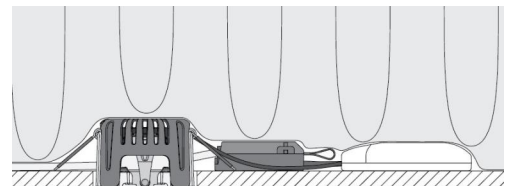

Energy and approvals

Contains light source of energy class: F
Breeam: Fulfils Hea 01 for flicker free lighting

Materials and finish

Housing: Aluminium
Colour: Matte white (RAL 9003)
Optics: Tempered glass

Mounting/Connection

Mounting: Recessed, Indoor
Connection: Screwless terminal block

Dimensions

Length (mm) L: 95
Width (mm) W: 95
Height (mm) H: 56
Cut-out (mm): 83
Ceiling void depth (mm): 54
Weight (kg) gross/net: 0.5 / 0.38