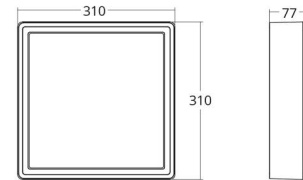

Light technic

Type of light source: LED
Luminous flux: 1980lm
Emergency lumen: EM 360 lm
Efficacy: 94 lm/W
Colour temperature: 3000K
Colour rendering (CRI): Ra>80
MacAdams factor: SDCM: 3
Lifetime: L70/B20>100,000
Lifetime: L80/B20>75,000
Minimum ambient temperature: 0°C
Light distribution: Direct
Optic: Opal
Beam angle: 110°
Photobiological safety: RG 0
ULOR (Yes, when ceiling mounted