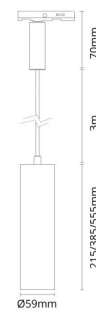

Zip Tube Mini Pendant

Zip Tube Mini Pendant Brass 880lm 2700K Ra 98 Trailing edge

Article code: 320880
EAN: 7021983208804

Electrical

System wattage: 14W
Voltage: 220-240V
Max. luminaires per circuit breaker: B10: 43, B16: 69, C10: 43, C16: 69

Light technic

Type of light source: LED
Luminous flux: 880lm
Efficacy: 63 lm/W
Colour temperature: 2700K
Colour rendering (Ra): Ra 98
MacAdams factor: SDCM: 2
Lifetime: L90/B10>100,000
Light distribution: Direct
Optic: Reflector medium
Beam angle: 40°

Housing: Aluminium
Optics: UV-stabilized polycarbonate

Mounting/Connection

Mounting: Surface, Indoor
Module: Pendant
Cable: Cable 3m
Connection: Zip track (adapter included)

Dimensions

Height (mm) H: 215
Diameter (mm) D: 59
Weight (kg) gross/net: 0.77 / 0.614

Packaging

Packing dimensions (mm): 100 x 90 x 245

7 0 2 1 9 8 3 2 0 8 8 0 4