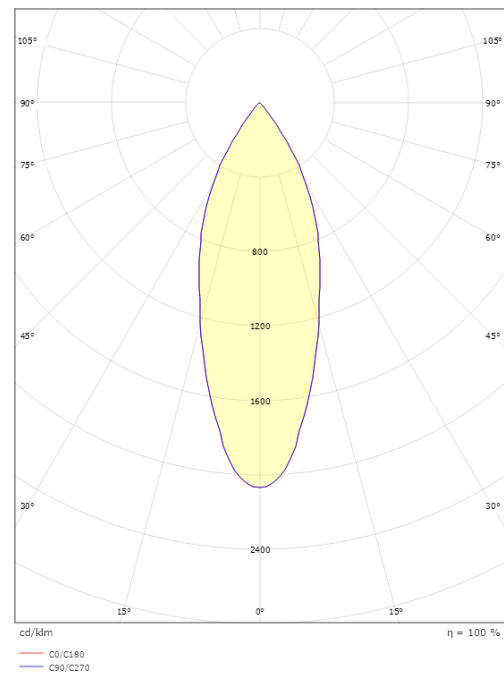

Zip Tube Mini Pendant

Zip Tube Mini Pendant Brass 880lm 2700K Ra 98 Trailing edge

Article code: 320880
EAN: 7021983208804

Electrical

System wattage: 14W
Voltage: 220-240V
Max. luminaires per circuit breaker: B10: 43, B16: 69, C10: 43, C16: 69

Light technic

Type of light source: LED
Luminous flux: 880lm
Efficacy: 63 lm/W
Colour temperature: 2700K
Colour rendering (Ra): Ra 98
MacAdams factor: SDCM: 2
Lifetime: L90/B10>100,000
Light distribution: Direct
Optic: Reflector medium
Beam angle: 40°

Control/Dimming

Type: Trailing edge

Protection

Luminaire class: Class II
IP Class: IP20

Energy and approvals

Contains light source of energy class: F
Breeam: Fulfils Hea 01 for flicker free lighting

Materials and finish

Housing: Aluminium
Optics: UV-stabilized polycarbonate

Mounting/Connection

Mounting: Surface, Indoor
Module: Pendant
Cable: Cable 3m
Connection: Zip track (adapter included)

Dimensions

Height (mm) H: 215
Diameter (mm) D: 59
Weight (kg) gross/net: 0.77 / 0.614

Packaging

Packing dimensions (mm): 100 x 90 x 245

7 0 2 1 9 8 3 2 0 8 8 0 4