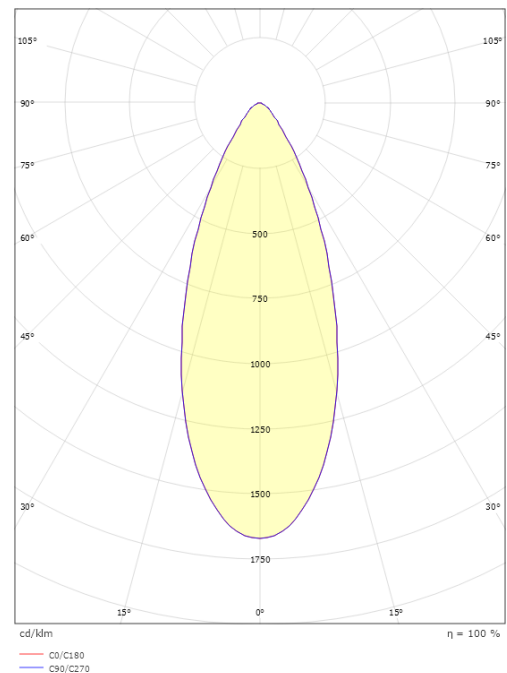

Light technic

Type of light source: LED
Luminous flux: 530lm
Efficacy: 82 lm/W
Colour temperature: 2700K
Colour rendering (Ra): Ra>90
MacAdams factor: SDCM: 2
Lifetime: L80/B20>100,000
Light distribution: Direct
Optic: Lens
Beam angle: 42°
UGR: UGR<19
Visible flicker (PstLM): 0.01
Stroboscopic flicker (SVM): 0.02

Mounting/Connection

Mounting: Surface, Indoor
Connection: Zip track (adapter included)

Dimensions

Height (mm) H: 85
Diameter (mm) D: 65
Weight (kg) gross/net: 0.37 / 0.31

Packaging

Packing dimensions (mm): 140 x 70 x 115

7 0 2 1 9 8 3 2 0 7 9 5 1