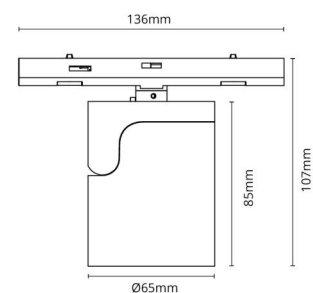

Mounting/Connection

Mounting: Surface, Indoor
Connection: Zip track (adapter included)

Dimensions

Height (mm) H: 85
Diameter (mm) D: 65
Weight (kg) gross/net: 0.37 / 0.31

Packaging

Packing dimensions (mm): 140 x 70 x 115