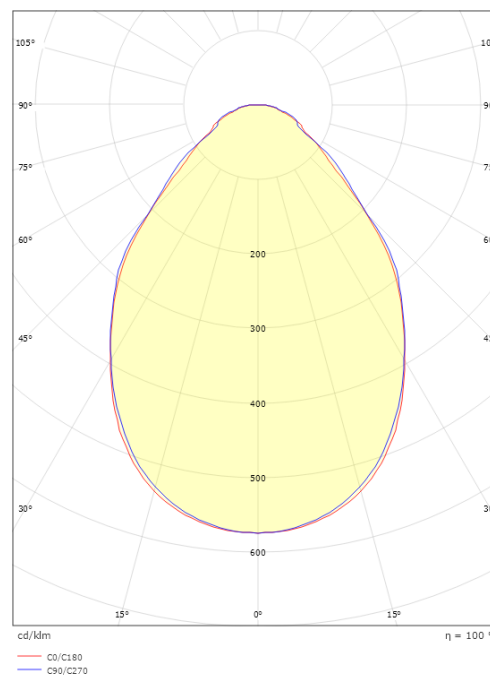

Mounting/Connection

Module: Exposed T-carrier 15/24mm
Connection: Quick connector

Dimensions

Length (mm) L: 1197
Width (mm) W: 297
Height (mm) H: 11
Weight (kg) gross/net: 4.05 / 3.05

Packaging

Packing dimensions (mm): 1230 x 320 x 33

7 0 2 1 9 8 2 1 2 6 7 6 5