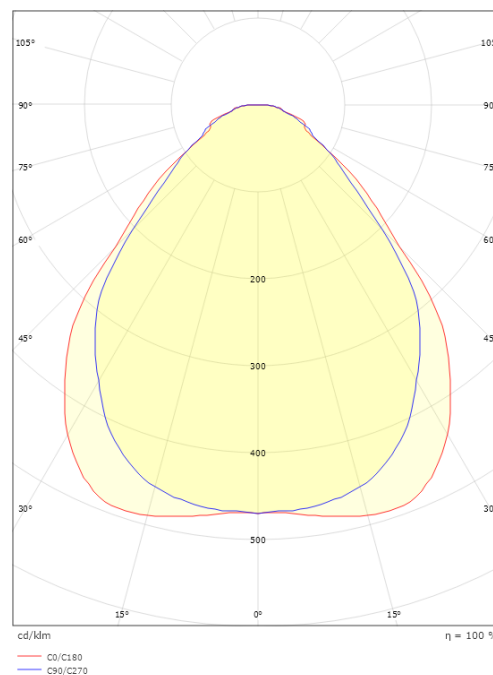

Sense Opalprism TW

Sense TW 600x600 White Opalprism 4000lm 2700-6500K Ra>80

Article code: 212315
EAN: 7021982123153
Replaces: 212230

Light technic

Type of light source: LED
Luminous flux: 4000lm
Colour temperature: 2700-6500K
Colour rendering (Ra): Ra>80
MacAdams factor: SDCM: 3
Lifetime: L80/B20>100,000
Light distribution: Direct
Optic: Opalprism
Photobiological safety: RG 0

Protection

Luminaire class: Class III
IK Class: IK10
IP Class: IP40

Energy and approvals

Contains light source of energy class: E

Materials and finish

Housing: Aluminium
Colour: White
Optics: Acrylic (PMMA)

Mounting/Connection

Mounting: Recessed, Indoor
Module: 600x600 Exposed T-carrier 15/24mm
Connection: Quick connector

Dimensions

Length (mm) L: 597
Width (mm) W: 597
Height (mm) H: 10
Weight (kg) gross/net: 4.5 / 4.055

Packaging

Packing dimensions (mm): 645 x 640 x 43

7 0 2 1 9 8 2 1 2 3 1 5 3