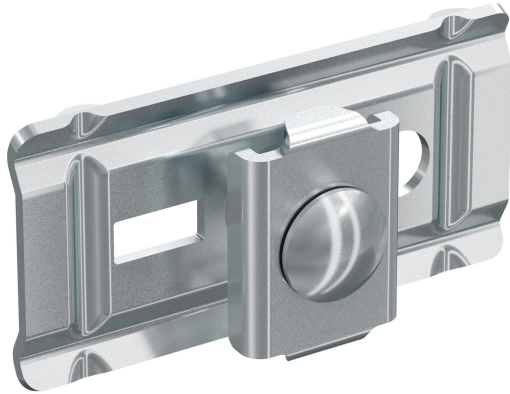

Joining set B52 SS316L

Reference 1149353

Activity
Product family
Brand
Range

Cable support systems
Mesh trays
Defem
Defem

Base

Activity	Cable support systems
Product family	Mesh trays
Brand	Defem
Range	Defem
GTIN	7332227013536

Commercial and Web

Short description	Joining set B52 AISI316L
Medium description	Defem - joining set B52 - stainless steel AISI316L
Material	Stainless steel
Material type or surface treatment	AISI316L
Corrosion class	CX

ETIM (EC002413-Connector for cable support system)

Model (EF000010)	Longitudinal joint
Hinged joint horizontal (EF006392)	No
Hinged joint vertical (EF006393)	No
Type of connection (EF000064)	Screw connector
Suitable for wire mesh tray (EF005163)	Yes
Suitable for cable ladder (EF005165)	No
Suitable for cable tray (EF005166)	No
Suitable for cable management	53 - 622 mm

system width (EF008339)	
Suitable for cable management system height (EF006391)	* mm
Suitable for mesh cable tray filament (EF005164)	4 - 6 mm
Length (EF001438)	80 mm
Suitable for circuit integrity (EF007806)	No
Material (EF002169)	Stainless steel
Stainless steel, pickled (EF006388)	Yes
Material quality (EF001257)	Rustproof and acidproof steel
Surface protection (EF000139)	*
Colour (EF000007)	*
RAL (EF000116)	*