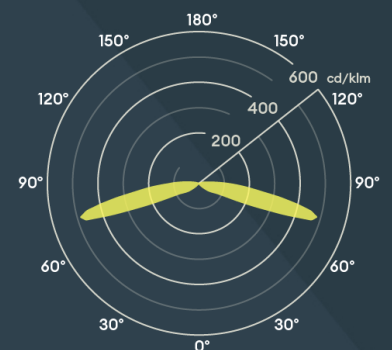

Straight to mains for easy installation

Complete with bracket and waterproof crimp connectors

WL041IP

Straight to mains, fan effect LED wall light

FEATURES

IP rating	IP65
CSP Switchable	Single CCT
Tilttable (°)	Fixed
Dimmable Option	No
LED Lifetime	L70 70,000h
Colour Rendering Index	CRI>80
Colour Consistency	SDCM3
Rotation angle (°)	Fixed

PHOTOMETRICS @ 25°C

Product code	Finish	W	Colour	lm	lm/W	Lx @ 1m	Energy
WL041 IP NW	Silver	1.6W	4000K	37	23	8	
WL041 IP WW	Silver	1.6W	3000K	33	21	6	

Energy rating is a reflection of the LED light source.

BEAM ANGLE:

60mm