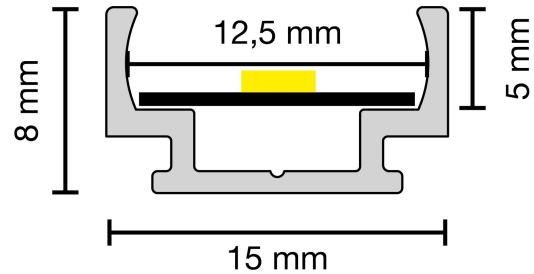

Datasheet | S40142

SLC Infinity 48V 2m Mounting Channel Alu

Durable aluminium mounting channel for Infinity 48V LED strips. 2 meters in length. Features a bottom slot for screw heads, allowing quick and flexible installation on various surfaces.

Electrical

Reverse voltage protection	No
----------------------------	----

Mechanical

Installation Type	Surface
Material, main	Aluminium
Colour	Alu
Surface treatment	Anodized
UV-resistant	Yes
Suitable for	Indoor / Outdoor

Dimensions

Height	8 mm
Width	15 mm
LED-Strip length	2 m
Length	2000 mm
Product net weight	150 g
Inner height	5 mm
Inner width	12.5 mm