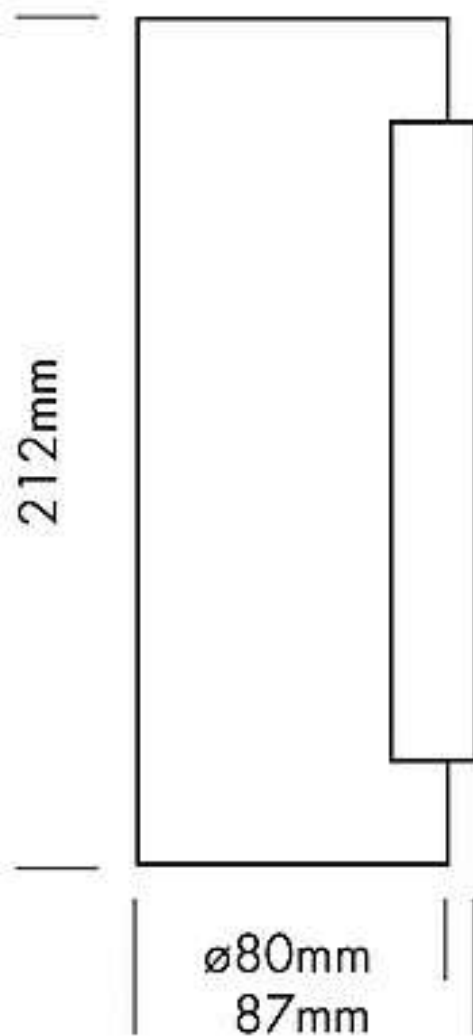

Drum Wall IP UpDown

Wall light with light emission on two sides (50% up - 50% down). Ideal as a lighting element for facade lighting or for entrance areas.

EULUMDAT/IES INFORMATION

TECHNICAL DATA

IP classification

IP65 (for outdoor use)

Power source	220-240 VAC 50/60 Hz
Housing	aluminium black
Driver	including (350 mA)
Electrical connection	3x terminalblock
Average lifetime	50.000 h at L80/B10
Operating temperature range	-10° C till +45° C
Dimmable	no

PHOTOMETRIC DATA

LED type	BRIDGELUX COB
Luminous flux	warm white 1200 Lumen
Colour temperature	warm white 3000 K
CRI	90
Beam angle	36°

Due to conditions of production photometric data can vary from production batch to production batch within the EU directive.

PRODUCT TYPES

order code	colour	power consumption*	weight	EEC
UDRWIP2630B	warm white	14 Watt	1,11 kg	E

*Actual power consumption

MEMBER OF THE PROLED GROUP