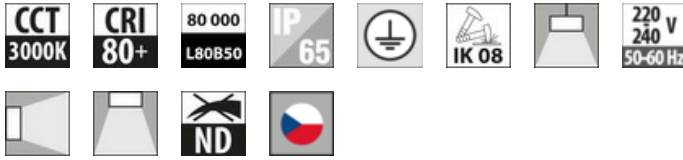

LED waterproof light fitting

MODUS PL 2500, wide body 675mm, LED 830 , body PE, opal PC cover, IP65, driver 700mA

Code: PL2500S2W3ND

EAN: 8596099006020

Luminaire properties

Product category:	Ceiling / wall luminaires	Effective luminous flux (lm):	2750
System power (W):	20	Luminaire efficacy (lm/W):	138
Rated lifetime L80/B50 (h):	80000	Degree of protection (IP):	IP65
Color housing:	Grey	Impact strength:	IK08
Suitable for suspended mounting:	Yes		
Material housing:	Plastic		
Light source included:	Yes	Suitable for wall mounting:	Yes
Suitable for surface mounting:	Yes	Rated ambient temperature (°C):	-10...+45
Suitable for ceiling mounting:	Yes	Made in Czech republic:	Yes

Light source

Light source type:	LED	Color temperature (K):	3000
Color rendering index CRI:	80-89	Replaceability:	Replaceable light source by professional, replaceable ballast

Optical system

Optical system:	CO	Light outlet:	Direct
Light sharing:	Symmetric	Material cover:	Plastic, opal

Dimensions

Length (mm):	675	Width (mm):	135
Height/depth (mm):	100	Weight (kg):	1,5

Electrical values

Protection class:	I	Voltage type:	AC
Type of control gear:	LED operating device current-controlled	Nominal voltage (V):	220...240
Control gear included:	Yes	No dim function:	Yes
Indoor use only:	Yes		