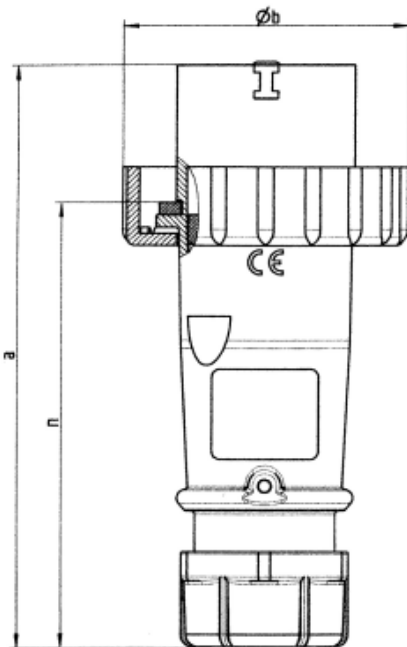

MENNEKES
Electrical Products
277 Fairfield Road
Fairfield, NJ 07004
800-882-7584
www.MENNEKES.com

PLUG, IN-LINE

Part No. ME 432P3W-2175

Description: 32 Amp 3Ø 4W Plug, 380V 50Hz/440-480Vac 60Hz

Construction: Watertight IEC IP 67

Approvals:  to UL Standards 1682; 1686 and
CSA C22.2 No. 182.1

Bureau Veritas; Lloyd's Register; Germanischer Lloyd
IEC 60309-1; IEC 60309-2

IEC COLOR CODE: Red

GROUND PIN: 9 Hour Position Mates with Female in 3 Hour Position for Refrigerated Container Usage.

Front View of Plug

Dimensions

	mm	INCHES
a	186	7.32"
Øb	94	3.70"
n	145	5.71"

Wire Range: 2.5mm² - 6 mm²
Cord Range: 11mm - 22mm
Strip Length Jacket: 50mm
Strip Length Conductor: 14mm

Drawing Not to Scale