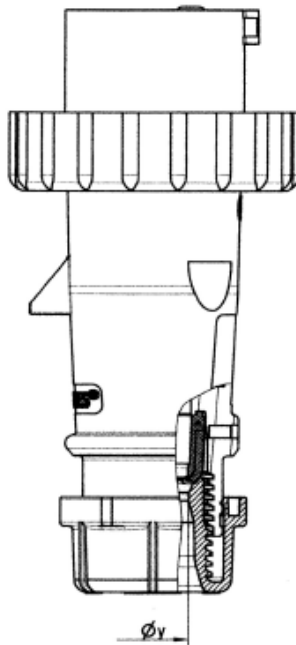

MENNEKES
Electrical Products
277 Fairfield Road
Fairfield, NJ 07004
800-882-7584
www.MENNEKES.com

PLUG, IN-LINE

Part No. ME 432P3W-2175

Description: 32 Amp 3Ø 4W Plug, 380V 50Hz/440-480Vac 60Hz

Construction: Watertight IEC IP 67

Approvals:  to UL Standards 1682; 1686 and
CSA C22.2 No. 182.1

Bureau Veritas; Lloyd's Register; Germanischer Lloyd
IEC 60309-1; IEC 60309-2

IEC COLOR CODE: Red

GROUND PIN: 9 Hour Position Mates with Female in 3 Hour Position for Refrigerated Container Usage.

Front View of Plug

Dimensions

	mm	INCHES
a	186	7.32"
Øb	94	3.70"
n	145	5.71"

Wire Range: 2.5mm² - 6 mm²
Cord Range: 11mm - 22mm
Strip Length Jacket: 50mm
Strip Length Conductor: 14mm

Drawing Not to Scale