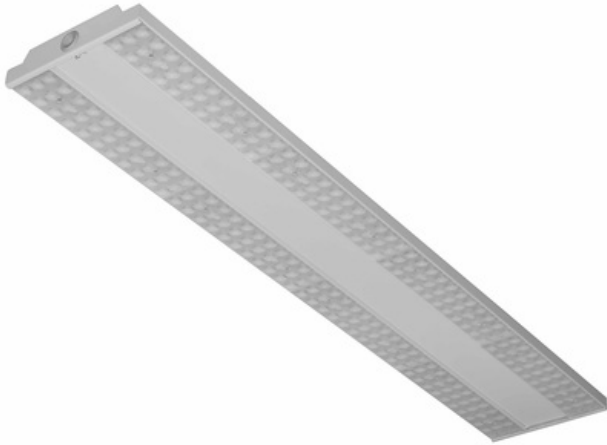

Compact aluminium luminaire with optic and ball-test

**MODUS GAME150**, white body 1165mm, 8x optic narrow beam 60°, LED 840, DALI

**Code:** GAME150M8/4N60B/DALI

**EAN:** 8596099133542

## Luminaire properties

Product category:	<b>Ceiling / wall luminaires</b>	Effective luminous flux (lm):	<b>15800</b>
System power (W):	<b>89</b>	Luminaire efficacy (lm/W):	<b>178</b>
Degree of protection (IP):	<b>IP40</b>	Color housing:	<b>White</b>
Ball-proof:	<b>Yes</b>	Suitable for suspended mounting:	<b>Yes</b>
Material housing:	<b>Aluminium</b>		
Light source included:	<b>Yes</b>		
Suitable for wall mounting:	<b>Yes</b>	Suitable for surface mounting:	<b>Yes</b>
Made in Czech republic:	<b>Yes</b>		

## Dimensions

Length (mm):	<b>1165</b>	Width (mm):	<b>213</b>
Height/depth (mm):	<b>42</b>	Weight (kg):	<b>5,5</b>