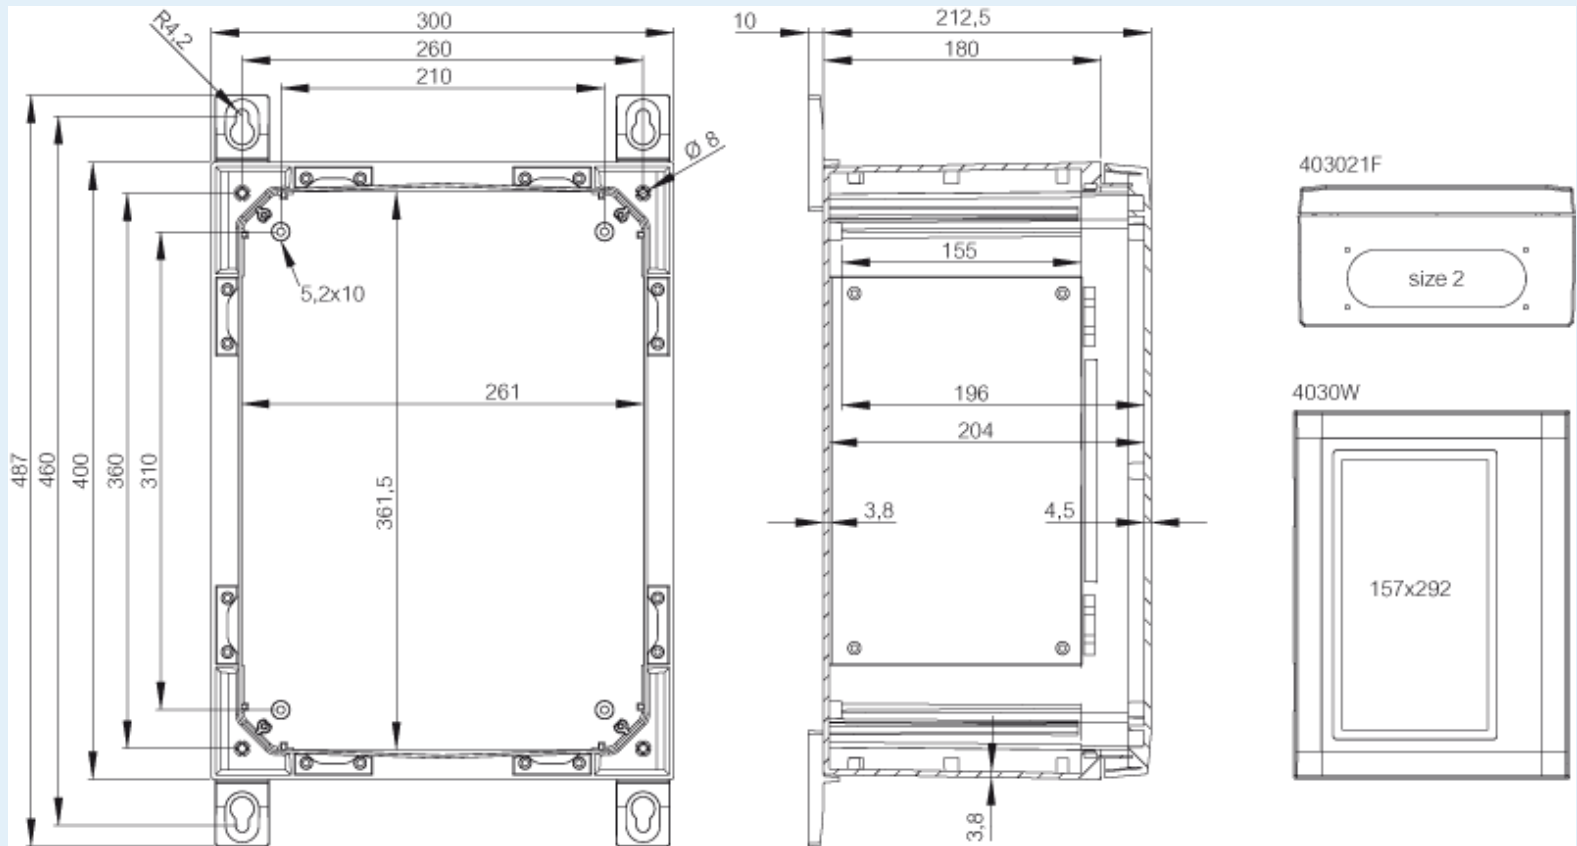

# ARCA 403021S

Sample image

**Order symbol :** ARCA 403021S

**Product nr :** 8120087

UL Code : UL508A

**Description :** Cabinet, PC

**Remarks :** Grey cover, Swinghandle, hinges on the long side

**EAN :** 6418074079701

**Dimensions :**

mm :

**Height**

400

**Width**

300

**Depth**

210

**Accessories :**

DRS ARCA

DIN rail frame set

inch : 11.81 15.75 8.58

**Materials :**

Material : Polycarbonate  
Base colour : RAL\_7035  
Cover colour : RAL 7035 -light grey  
Gasket material : Polyurethane

**Temperatures :**

Temperature °C (continuous) : -40 ... 80  
Temperature °F (continuous) : -40 ... 175

403021 (385 x 285 x 35)  
RCS ARCA 4030 Rain canopy set for size 4030 (30 x 300 x 20)  
IDS ARCA 4030 Inner door set (385 x 285 x 35)  
PMK ARCA 30 PoleMounting kit, for pole ø100-300mm (385 x 285 x 35)  
DSP ARCA VLS Door stopper ARCA, vertical, left, small (15 x 104 x 16)  
MPMP ARCA 4030 Mounting plate multiperforated (350x250x2 mm - ø3.6 mm) (350 x 250 x 1.5)  
DSP ARCA VRS Door stopper ARCA, vertical, right, small (15 x 104 x 16)  
MPS ARCA 4030 Mounting plate (350x250x2 mm) (350 x 250 x 2)  
MPP ARCA 4030 Mounting plate perforated (350x250x2 mm - 26x11 mm) (350 x 250 x 2)  
MPX ARCA 4030 Mounting plate (350x250 mm) (350 x 250 x 5)