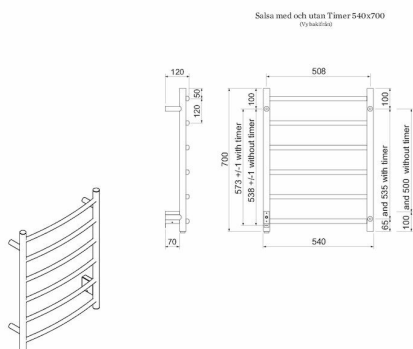

Pax Salsa 540x700

Cat. Part	3707-1
Number	
EAN 13	7391477370714
SE EL (SEG)	9410556
SE VVS (RSK)	8754032
NO EL (EFO)	4910650
NO VVS (NRF)	6553175
FI VVS (LVI)	5280850
DK EL (DB)	2006550
DK VVS (VVS)	331154317
FI EL (SNRO)	8133258

- Modern with a classic look

Salsa, stainless steel, 55 W, width 540mm, height 700mm

Technical data

Installation type, wall, ceiling et.c	Wall
Max watt(W)	55
Supply Voltage (12V-400V)	230V AC
Electrical Supply Phase	1-Phase
Insulation Class	I skall skyddsjordas
Protection (IP)	IP 44
Unpackaged Product Width (mm)	540
Unpackaged Product Height (mm)	700
Unpackaged Product Depth (mm)	120
Material	Stainless Steel
Environmental Certificate	SundaHus, WEEE, REACH
Etim Code	EC003624

Measure sketch/CAD

Description

Ladder model with round tubes that are gently curved. Salsa is made from stainless steel, which makes this warmer a great-value and functional classic in a modern package. On and off feature, 55W, width 540mm, height 700mm.