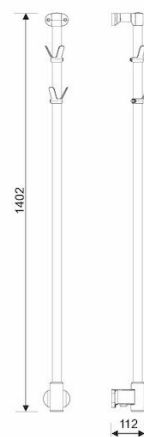

- Lightweight and compact
- Momento II™ timer with the possibility of app control

Limbo electric towel warmer, 1400 mm high, two hooks, 24W. Chrome plated steel, Momento II™

Functions

Run on Timer

Technical data

Installation type, wall, ceiling et.c	Wall
Max watt(W)	24
Supply Voltage (12V-400V)	230V AC
Electrical Supply Phase	1-Phase
Insulation Class	II
Wireless Control Option	Bluetooth LE
Protection (IP)	IP 44
Heat Output, electrical products (W)	24
Unpackaged Product Width (mm)	50
Unpackaged Product Height (mm)	1400
Unpackaged Product Depth (mm)	112
Material	Steel
Environmental Certificate	WEEE, REACH
Etim Code	EC003624

Measure sketch/CAD

Limbo 112x1402

Description

Limbo is an electric towel warmer with a slim, discreet design. The warmer measures just 5×140 cm, which makes it easily positionable. Choose from black, white/chrome and pure chrome versions.