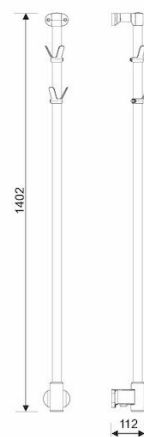

- Lightweight and compact
- Momento II™ timer with the possibility of app control

**Limbo electric towel warmer, 1400 mm high, two hooks, 24W. White steel, chromed hooks, Momento II™**

### Technical data

Installation type, wall, ceiling et.c	Wall
Max watt(W)	24
Supply Voltage (12V-400V)	230V AC
Electrical Supply Phase	1-Phase
Insulation Class	II
Wireless Control Option	Bluetooth LE
Protection ( IP )	IP 44
Heat Output, electrical products (W)	24
Unpackaged Product Width (mm)	50
Unpackaged Product Height (mm)	1400
Unpackaged Product Depth (mm)	112
Material	Steel
Environmental Certificate	WEEE, REACH
Etim Code	EC003624

### Measure sketch/CAD

Limbo 112x1402

## Description

Limbo is an electric towel warmer with a slim, discreet design. The warmer measures just 5×140 cm, which makes it easily positionable. Choose from black, white/chrome and pure chrome versions.