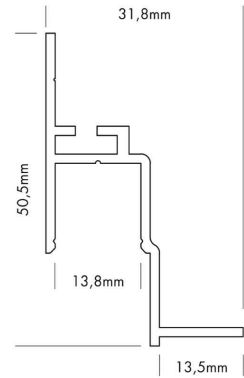

Datasheet

PROLED ALUMINIUM PROFILE S-LINE CEILING 24

PROLED[®]

Article number: L696200X
Article name: PROLED ALUMINIUM PROFILE S-LINE CEILING 24
Article description: PROLED ALU PROFILE S-LINE CEILING 24 3m
GTIN: 4251158449258

picture similar

Technical properties:

Shape:	angular
Housing colour:	silver
Housing material:	alu
Housing surface:	anodized
Ambient temperature:	-10 °C to 45 °C
Accessories type:	Profile

Housing and size:

Size:	3000 x 31.8 x 50.5 mm (l x w x h)
Product weight:	1,287 kg

Date: 30.4.2024

Technical amendments and errors reserved.

PROLED[®]

MBN GmbH | Balthasar-Schaller-Str. 3 | 86616 Friedberg | Germany

Phone +49.821.60099-0 | Fax +49.821.60099-99