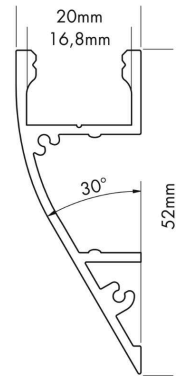

Datasheet

PROLED ALUMINIUM PROFILE S-LINE WALL

PROLED[®]

Article number: L696000X
Article name: PROLED ALUMINIUM PROFILE S-LINE WALL
Article description: PROLED ALU PROFILE S-LINE WALL 3m
GTIN: 4251158415642

picture similar

Technical properties:

Shape:	angular
Housing colour:	silver
Housing material:	alu
Housing surface:	anodized
Ambient temperature:	-10 °C to 45 °C
Accessories type:	Profile

Housing and size:

Size:	3000 x 20 x 52 mm (l x w x h)
Product weight:	1,410 kg

Date: 30.4.2024

Technical amendments and errors reserved.

PROLED[®]

MBN GmbH | Balthasar-Schaller-Str. 3 | 86616 Friedberg | Germany

Phone +49.821.60099-0 | Fax +49.821.60099-99