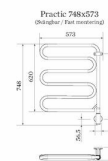

- Fixed or pivoting
- Practical and flexible

Practic electric towel warmer, width 570mm, height 750mm. 60W. On/Off. Chromed steel.

Technical data

Installation type, wall, ceiling etc	Wall
Max watt(W)	60
Supply Voltage (12V-400V)	230V AC
Electrical Supply Phase	1-Phase
Insulation Class	II
Protection (IP)	IP 44
Unpackaged Product Width (mm)	573
Unpackaged Product Height (mm)	750
Unpackaged Product Depth (mm)	114
Material	Steel
Etim Code	EC003624

Measure sketch/CAD

Description

Practic is a great-value towel warmer with a practical construction. Thanks to its generous curves, towels hang freely, reducing drying time.

Practic is supplied with an extra wall bracket so you can decide for yourself whether you want to be able to pivot it out