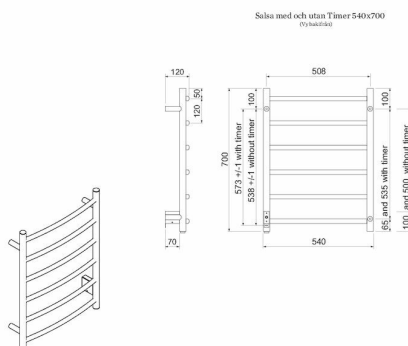

- Modern with a classic look
- Right aligned timer
- Matt black design

**Salsa, Timer, matt black. 55W, width 540mm, height 700mm. stainless steel**

### Tecnical data

Installation type, wall, ceiling et.c	Wall
Max watt(W)	55
Supply Voltage (12V-400V)	230V AC
Electrical Supply Phase	1-Phase
Insulation Class	I skall skyddsjordas
Protection ( IP )	IP 44
Unpackaged Product Width (mm)	540
Unpackaged Product Height (mm)	700
Unpackaged Product Depth (mm)	120
Material	Stainless Steel
Environmental Certificate	WEEE, REACH
Etim Code	EC003624

### Meassure sketch/CAD

## Description

Ladder model with round tubes that are gently curved. Salsa is made from stainless steel, which makes this warmer a great-value and functional classic in a modern package. 55W, width 540mm, height 700mm. Concealed electrical