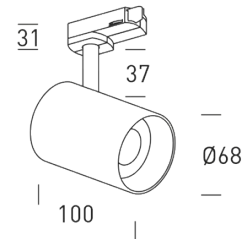

BOGOTA

TRACK SPOTLIGHT - GU10

SPECIFICATIONS

Version	BOGOTA TRACK SPOTLIGHT
Input voltage	100-240V
Holder	GU10 lamp not included
Power (W)	Max.50
Finishes	White
Measures (mm)	68x100
Weight (Kg)	0.37
Body	Aluminium
IP	IP20
Temperature range	-20°C +45°C
Warranty	3-years

ACCESSORIES

HONEYCOMB +
PLIERS BOGOTA
Ref. 1.2020.8101

DETAILS DESCRIPTION

Suspension luminaire
available

Ceiling luminaire
available

Black body & gold
reflector