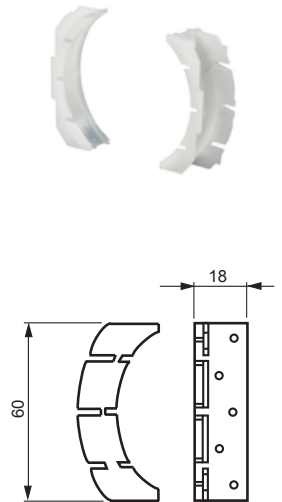

Power and productivity
for a better world™

PRODUCT CARD

27.1.2015

AS8.13

Name: **Wall clamp**
Wall clamp, for 12 - 13 mm board

Type: AS8.13
EAN: 6410011527689

Description: Wall clamps offer a rapid means of attaching a mounting box to a 12-13 mm thick board wall. Wall clamp AS8.13 is available for 12 - 13 mm. The hole is made with an AT5 hole saw (Ø 74 mm), and the board clamps are placed on either side of the board. The box is pushed through the hole from behind the board, and becomes locked between the board clamps.

Package: 100/1000
Unit: PCS

Address
P.O. Box 16
06101 Porvoo
FINLAND

ABB Exchange
+358 10 22 11

Customer service
customerservice.ABJ@fi.abb.com

Web
<http://www.abb.fi>

Business ID
0763403-0