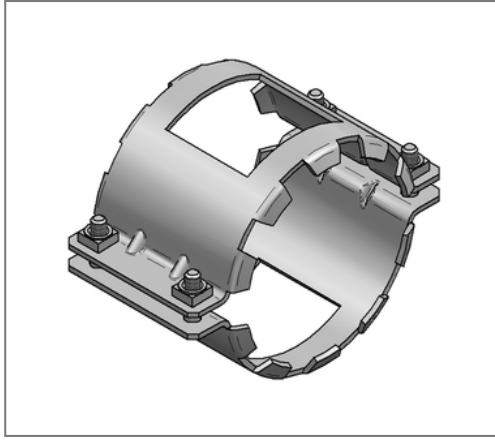

## ■ Grip connector SIMA-Cramp DN 70 OD 78 mm two-part

### Technical data

Material	Steel
Material type	S235
Surface	galvanized

### Specification

Application	grip connector without sleeves, drain pipes in area
Specification	connection with connector SIMA >G< two-part

### Product details

Outside pipe diameter	78 mm
Length	134 mm
Tightening torque	15 Nm
Width pipe clamp strap	92 mm
max. pressure load	5 bar
Nominal pipe diameter	70 mm
Height	99 mm