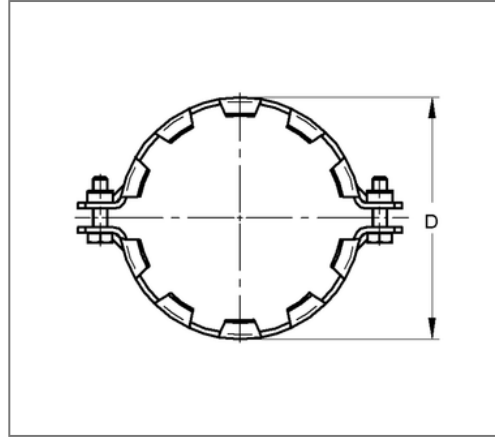

## ■ Grip connector SIMA-Cramp DN 70 OD 78 mm two-part

### Specification

Application	grip connector without sleeves, drain pipes in area
Specification	connection with connector SIMA >G< two-part

### Product details

Outside pipe diameter	78 mm
Length	134 mm
Tightening torque	15 Nm
Width pipe clamp strap	92 mm
max. pressure load	5 bar
Nominal pipe diameter	70 mm
Height	99 mm