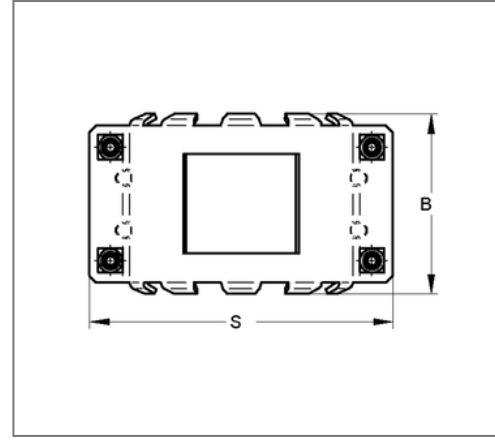

## ■ Grip connector SIMA-Cramp DN 70 OD 78 mm two-part

### Commercial details

Part no.	4472705
EAN/GTIN	4250928439413
Packing unit	20 pcs
Quantity unit	pcs
Weight	0,576 kg/pc
Product group	03-448
Price unit	1

### Specification

Application	grip connector without sleeves, drain pipes in area
Specification	connection with connector SIMA >G< two-part

### Product details

Outside pipe diameter	78 mm
Length	134 mm
Tightening torque	15 Nm
Width pipe clamp strap	92 mm
max. pressure load	5 bar
Nominal pipe diameter	70 mm
Height	99 mm