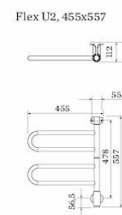

Pax Flex U 2/450, black, pivoting, Momento II™

Cat. Part	25-1030
Number	
EAN 13	7391477510301
SE EL (SEG)	9411514
SE VVS (RSK)	8754438
NO EL (EFO)	5810654
NO VVS (NRF)	6553182
FI VVS (LVI)	5280908
DK EL (DB)	2085669
DK VVS (VVS)	331164611
FI EL (SNRO)	8133340

- easy to reconfigure
- Momento II™ timer with the possibility of app control

**Flex U, 2 arms 450 mm individually pivotable.
Momento II™ timer with the possibility of app
control. 28W. Matt black finish.**

Functions

Delay Timer, Run on Timer

Technical data

Installation type, wall, ceiling et.c	Wall
Max watt(W)	28
Supply Voltage (12V-400V)	230V AC
Electrical Supply Phase	1-Phase
Insulation Class	II
Wireless Control Option	Bluetooth LE
Protection (IP)	IP 44
Heat Output, electrical products (W)	28
Unpackaged Product Width (mm)	455
Unpackaged Product Height (mm)	560
Unpackaged Product Depth (mm)	112
Material	Steel
Environmental Certificate	WEEE, REACH
Etim Code	EC003624

Måttskiss