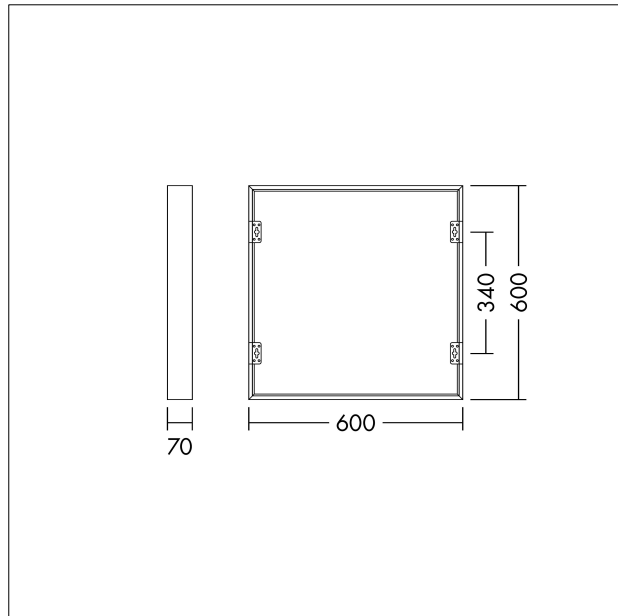

TECO SURFACE MOUNT BOX Q596

96701909

Accessory for LED recessed panel

Surface mounting kit for Q596 THORNeco LED Panels (Anna Vario, Anna Vario Flex, Caro). Compatible with THORNeco Just Emergency kit. Weight: 0.9 kg

TE_ANNA_F_60_mount_box_persp.jpg

TE_ANNA_M_SURFACE_MOUNT_BOX_600x600.wmf

Light Distribution