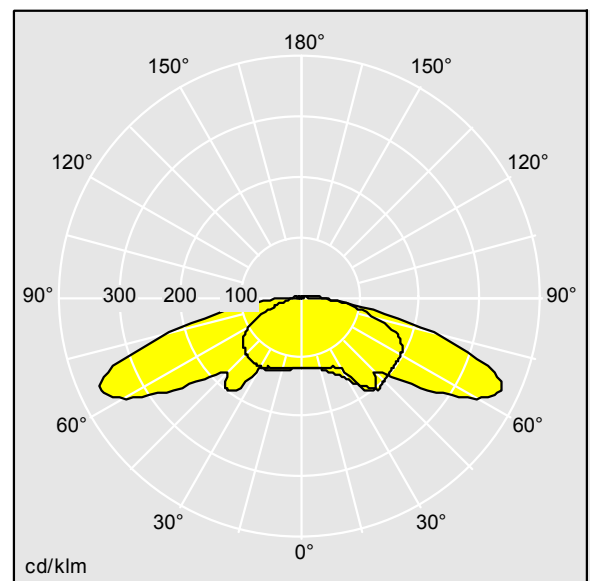

Piazza II LED

THORN

9666256 PIAZZA II LED 1690-840 HF ANT

LED	15W TL_PIA2	IP65	IK10				T _a -20 +40
-----	-------------	------	------	--	--	--	---------------------------

Piazza II LED

A robust wall mounted luminaire. Electronic, fixed output control gear. Back plate: die-cast aluminium, painted anthracite. Body: anthracite polycarbonate. Ø20mm cable entry via rear or side conduit entries, BESA compatible. IP65, IK10. Complete with 4000K LED.

Dimensions: 381 x 196 x 305 mm
Total power: 15.4 W
Luminaire luminous flux: 1844 lm
Luminaire efficacy: 120 lm/W
Weight: 2.8 kg

TLG_PIA2_F_PDB.jpg

TLG_PIA2_M_LD1.wmf

TLTP_PIA2_1690.ltd

Lamp position: STD - standard
Light Source: LED
Luminaire luminous flux*: 1844 lm
Luminaire efficacy*: 120 lm/W
Lamp efficacy: 119 lm/W
Colour Rendering Index min.: 80
LOR: 1,00 ULOR: 0,02 DLOR: 0,98