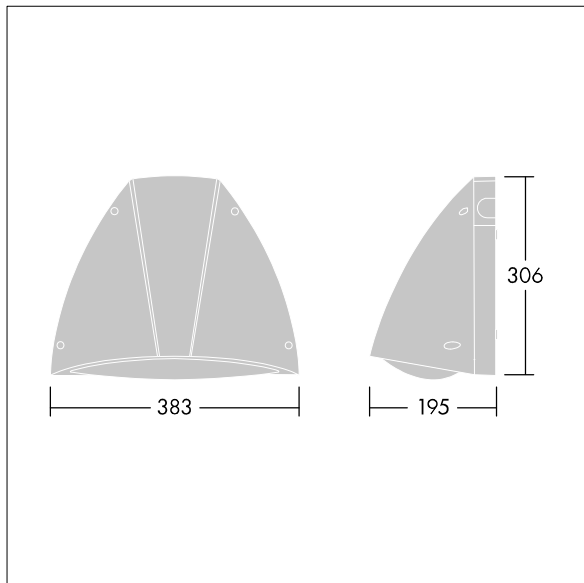

Piazza II LED

THORN

9666256 PIAZZA II LED 1690-840 HF ANT

LED	15W TL_PIA2	IP65	IK10				T _a -20 +40
-----	-------------	------	------	--	--	--	---------------------------

Piazza II LED

A robust wall mounted luminaire. Electronic, fixed output control gear. Back plate: die-cast aluminium, painted anthracite. Body: anthracite polycarbonate. Ø20mm cable entry via rear or side conduit entries, BESA compatible. IP65, IK10. Complete with 4000K LED.

Dimensions: 381 x 196 x 305 mm
Total power: 15.4 W
Luminaire luminous flux: 1844 lm
Luminaire efficacy: 120 lm/W
Weight: 2.8 kg

TLG_PIA2_F_PDB.jpg

TLG_PIA2_M_LD1.wmf

TLTP_PIA2_1690.ltd

Lamp position: STD - standard
Light Source: LED
Luminaire luminous flux*: 1844 lm
Luminaire efficacy*: 120 lm/W
Lamp efficacy: 119 lm/W
Colour Rendering Index min.: 80
LOR: 1,00 ULOR: 0,02 DLOR: 0,98