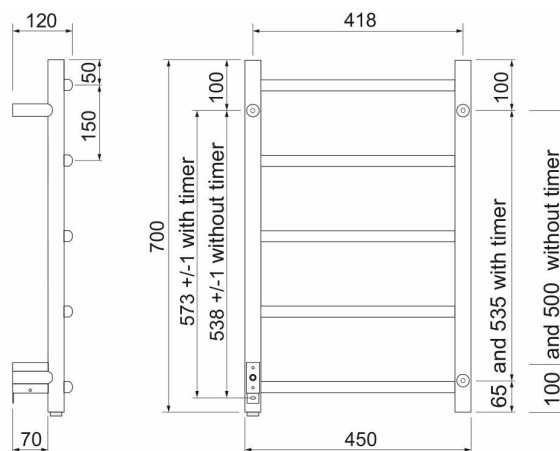

Pax Samba timer right black

Cat. Part	3709-2
Number	
EAN 13	7391477370929
SE EL (SEG)	9411678
SE VVS (RSK)	8754491
NO EL (EFO)	5800353
NO VVS (NRF)	8245167
FI VVS (LVI)	5280919
DK EL (DB)	2139717
DK VVS (VVS)	331161621
FI EL (SNRO)	8133351

- Modern with a classic look
- Right aligned timer
- Matt black design

Samba, Timer, stainless steel, 40W, width 450mm, height 700mm

Functions

Run on Timer

Tecnical data

Installation type, wall, ceiling et.c	Wall
Max watt(W)	40
Supply Voltage (12V-400V)	230V AC
Electrical Supply Phase	1-Phase
Insulation Class	I skall skyddsjordas
Protection (IP)	IP 44
Unpackaged Product Width (mm)	450
Unpackaged Product Height (mm)	700
Unpackaged Product Depth (mm)	120
Material	Stainless Steel
Environmental Certificate	WEEE, REACH
Etim Code	EC003624

Measure sketch/CAD

Description

A towel warmer with a timeless appearance. The gently bowed tubes create a soft and comfortable feel. Made from stainless steel for the best quality and longevity. 40W, width 450mm, height 700mm. Concealed electrical