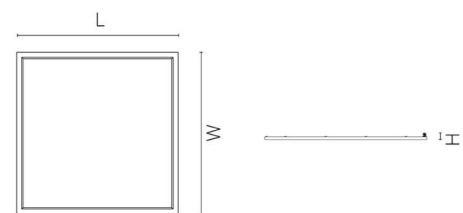

Protection

Luminaire class: Class III

Energy and approvals

Contains light source of energy class: C

Materials and finish

Housing:	Aluminium
Colour:	White smooth (Ral 9016 gloss 30)
Optics:	Acrylic (PMMA)

Mounting/Connection

Module: Exposed T-carrier 15/24mm
Connection: Quick connector

Dimensions

Length (mm) L:	597
Width (mm) W:	597
Height (mm) H:	11
Weight (kg) gross/net:	4.055 / 3.557

Packaging

Packing dimensions (mm): 628 x 630 x 33