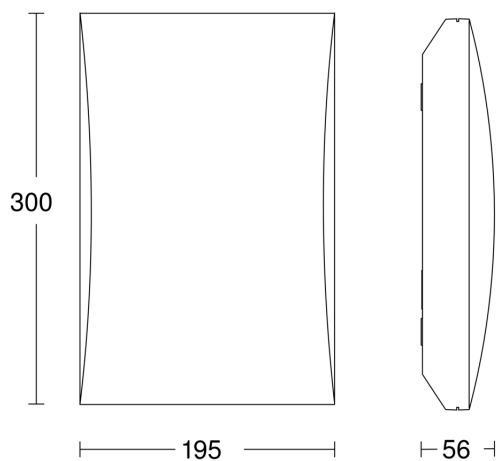

Technical specifications

Dimensions (L x W x H)	56 x 300 x 195 mm
With lamp	Yes, STEINEL LED system
Manufacturer's Warranty	3 years
Settings via	Potentiometers
With remote control	No
PU1, EAN	4007841649715
Application, place	Outdoors
Application, room	outdoors, front door, all round the building, courtyard & driveway
includes sheet of self-adhesive numbers	Yes
Installation site	wall, ceiling
Impact resistance	IK07
IP-rating	IP54
Protection class	II
Ambient temperature	-20 – 40 °C
Housing material	Plastic
Cover material	Plastic, opal

Capability of masking out individual segments	No
Electronic scalability	No
Mechanical scalability	No
Photo-cell controller	Yes
Luminous flux total product	440 lm
Measured luminous flux (360°)	440 lm
Total product efficiency	90 lm/W
Colour temperature	3000 K
Colour variation LED	SDCM3
Lamp	LED cannot be replaced
LED life expectancy (max. °C)	50000 h
Service life LED L70B50 (25°)	> 60000 h
Drop in luminous flux in accordance with LM80	L70B10
Base	without
LED cooling system	Passive Thermo Control
Soft light start	No

<https://www.steinell.de>

Subject to technical modifications

06.2023 Page 1 from 2

Photo-cell-controlled light

LN 1 N

EAN 4007841 649715
Article number 649715

Technical specifications

Mains power supply	220 – 240 V / 50 – 60 Hz
Output	4,9 W
Slave mode/selectable	No
Sneak-by guard	No

Twilight setting	5 – 200 lx
Basic light level function	No
Interconnection	No
Colour Rendering Index CRI	= 82

Dimension Drawing

Circuit diagram