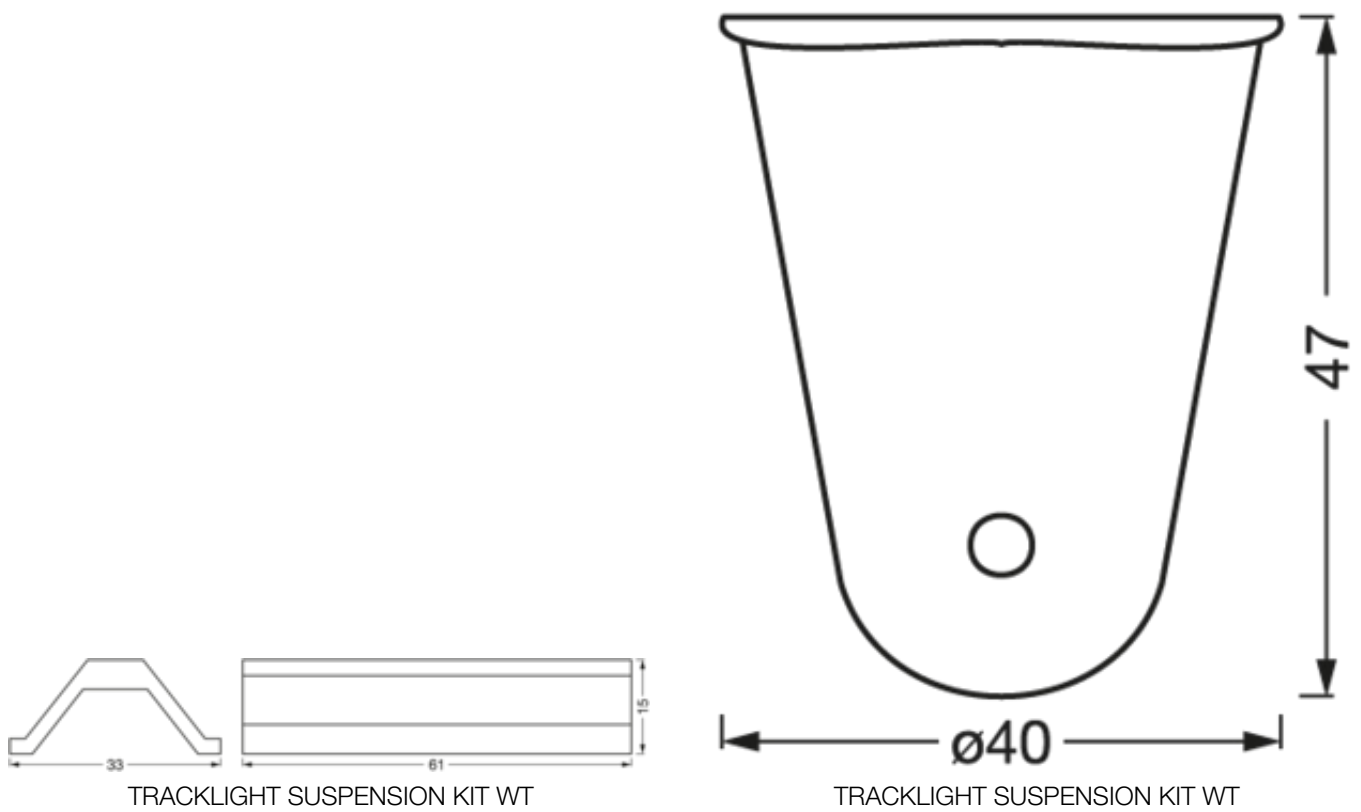

- Timeless elegant design
- High-quality materials

Product features

- Customisable modular tracklight system
- Accessories for tracklight system

TECHNICAL DATA

Electrical data

Nominal voltage	220...240 V
-----------------	-------------

Dimensions & Weight

Diameter	40 mm
Length	61 mm
Width	33 mm
Height	47 mm
Product weight	50.00 g

Materials & Colors

Product color	Black
Body material	Aluminum/Steel

Application & Mounting

Ambient temperature range	-20...+40 °C
Type of protection	IP20
Replaceable light source	No