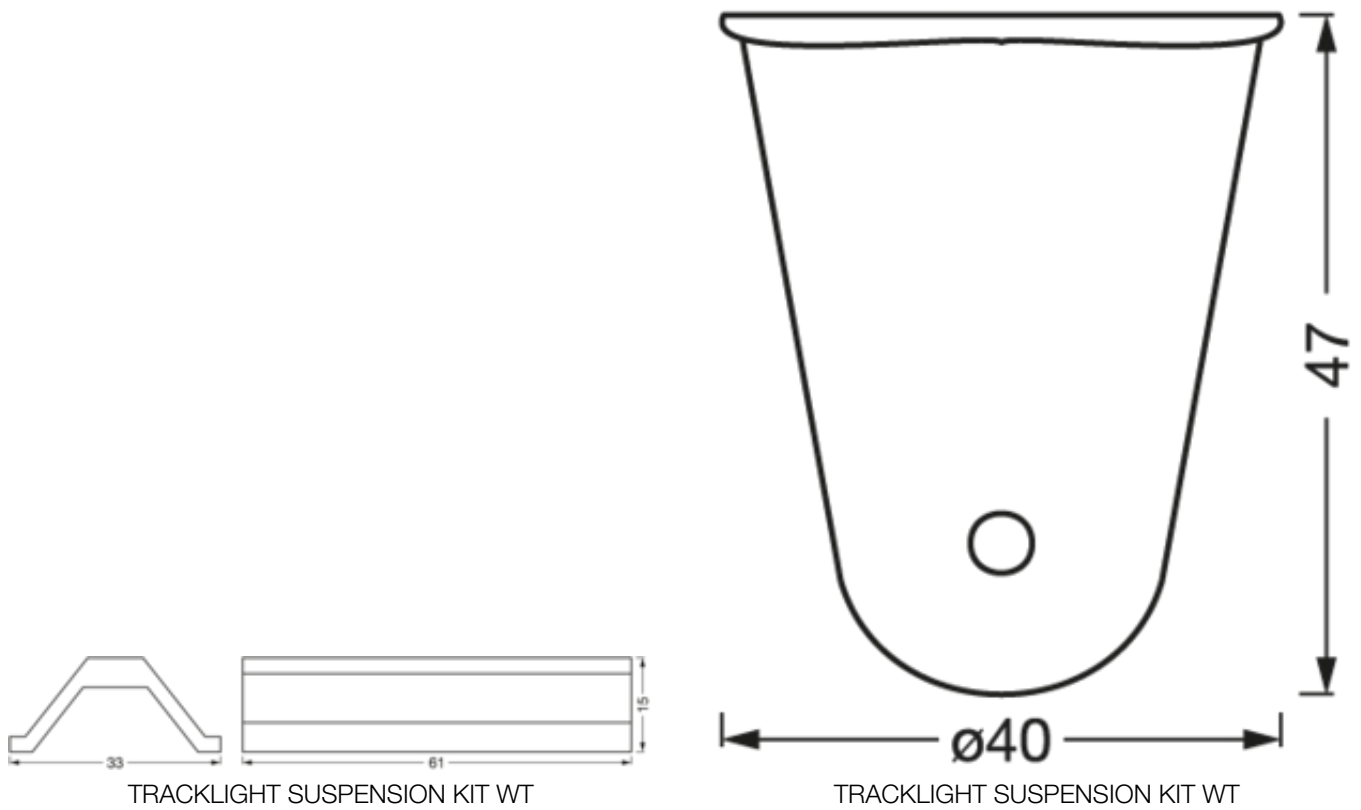

- Timeless elegant design
- High-quality materials

Product features

- Customisable modular tracklight system
- Accessories for tracklight system

TECHNICAL DATA

Electrical data

Nominal voltage	220...240 V
-----------------	-------------

Dimensions & Weight

Diameter	40 mm
Length	61 mm
Width	33 mm
Height	47 mm
Product weight	50.00 g

Materials & Colors

Product color	White
Body material	Aluminum/Steel

Application & Mounting

Ambient temperature range	-20...+40 °C
Type of protection	IP20
Replaceable light source	No