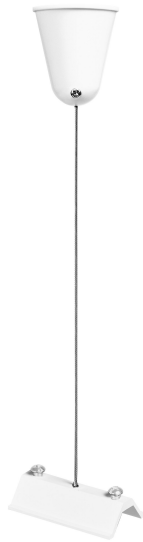

PRODUCT DATASHEET

Tracklight Suspension Kit White

Tracklight accessories | Tracklight accessories

Areas of application

- Kitchens, living rooms, children's rooms or home offices
- Entrance areas

Product benefits

- Timeless elegant design
- High-quality materials

Product features

- Customisable modular tracklight system
- Accessories for tracklight system

TECHNICAL DATA

Electrical data

Nominal voltage	220...240 V
-----------------	-------------

Dimensions & Weight

Diameter	40 mm
Length	61 mm
Width	33 mm
Height	47 mm
Product weight	50.00 g

Materials & Colors

Product color	White
Body material	Aluminum/Steel

Application & Mounting

Ambient temperature range	-20...+40 °C
Type of protection	IP20
Replaceable light source	No