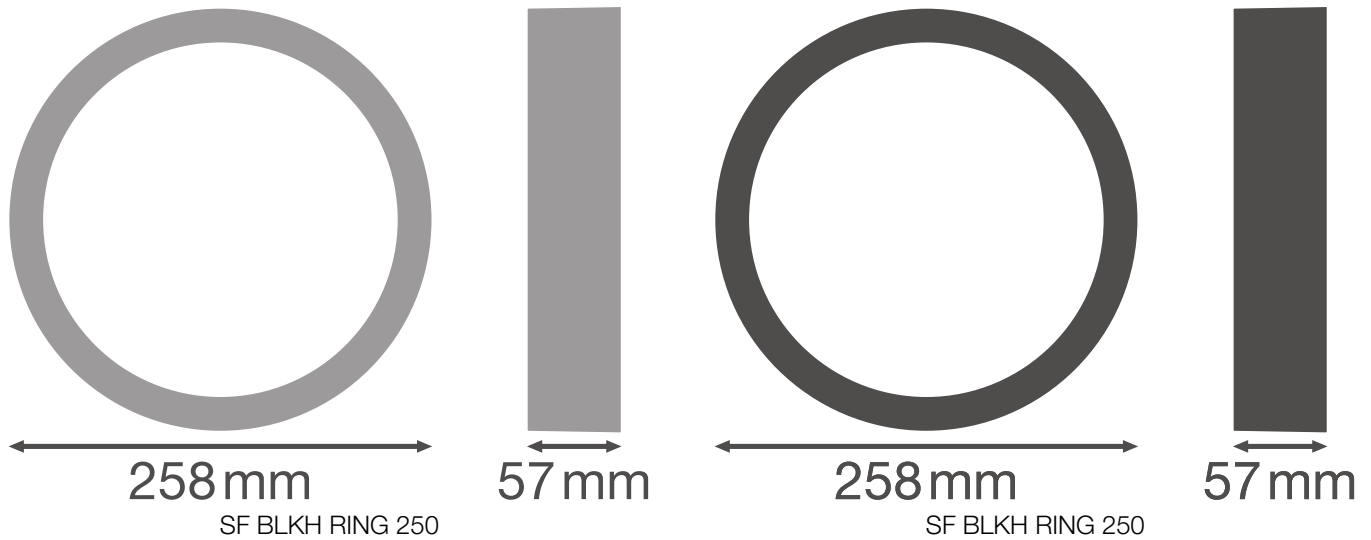

### Product features

- Cover ring for Surface Bulkhead
- Available for 250 mm and 300 mm Bulkhead version
- Available in black and white color
- Impact resistance: IK10

TECHNICAL DATA

Dimensions & Weight

Diameter	258 mm
Height	57.0 mm
Product weight	210.00 g

Materials & Colors

Product color	White
---------------	-------

Application & Mounting

Mounting location	Luminaire
Replaceable light source	No

Certificates & Standards

**LOGISTICAL DATA**

Product code	Packaging unit (Pieces/Unit)	Dimensions (length x width x height)	Gross weight	Volume
4058075399334	Folding box 1	272 mm x 262 mm x 66 mm	315.00 g	4.70 dm <sup>3</sup>
4058075399341	Shipping box 8	550 mm x 285 mm x 285 mm	3241.00 g	44.67 dm <sup>3</sup>