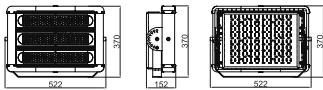

Product features

- Rotational symmetric light distribution for high mast area lighting
- Various versions with different types of light distribution available
- Mounting bracket for up to 180° tilting
- Pre-installed, flexible 1 m cable (H05RN-F), wrapped 3 x 1.0 mm² single wires

Photometrical data

Luminous flux	41100 lm
Luminous efficacy	137 lm/W
Color temperature	4000 K
Light color (designation)	Cool White
Color rendering index Ra	\geq 80
Standard deviation of color matching	< 5 sdc _m
Luminous intensity	-
Flickering metric (Pst LM)	-
Stroboscope effect metric (SVM)	-
Photobiological safety group acc. to EN62778	RG1
Photobiological safety group acc. to EN62471	RG1
Beam angle	60 °

ECO CLASS HP FLOODLIGHT
NARROW

Dimensions & Weight

Length	522.00 mm
Width	370.00 mm
Height	152.00 mm
Product weight	10500.00 g
Cable length	1000 mm

HP FLOODLIGHT 300W

Materials & Colors

Product color	Black
Housing color	Black
Body material	Aluminum
Cover material	Polycarbonate (PC)
Light emitting surface material	Polycarbonate (PC)
Glow Wire Test according to IEC 60695-2-12	650 °C
Mercury content	0.0 mg