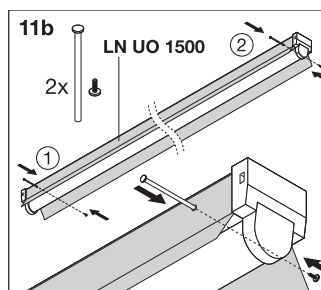

Photometric and lighting design files		Document name
	ULD file (DIALux)	LINEARULTRAOUTPUT150060W4000K
	ROLF file (RELUX)	LN UO 1500 60W-4000K
	UGR file (UGR table)	LN UO 1500 60W 4000K
CAD/BIM files		Document name
	BIM Revit 3D	Linear Ultra Output
	CAD STEP 3D	LN UO 1500
Tender texts		Document name
	Tender documents	LINEAR ULTRA OUTPUT 1500 60 W 4000 K-EN

LOGISTICAL DATA

Product code	Packaging unit (Pieces/Unit)	Dimensions (length x width x height)	Gross weight	Volume
4058075122284	Folding box 1	69 mm x 1,464 mm x 77 mm	1950.00 g	7.78 dm³
4058075122291	Shipping box 6	1,474 mm x 225 mm x 170 mm	13360.00 g	56.38 dm³

The mentioned product code describes the smallest quantity unit which can be ordered. One shipping unit can contain one or more single products. When placing an order, for the quantity please enter single or multiples of a shipping unit.

ADDITIONAL CATALOG INFORMATION

References / Links