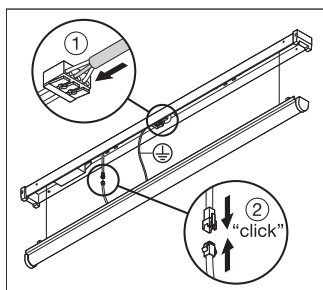

Photometric and lighting design files		Document name
	ULD file (DIALux)	LINEARULTRAOUTPUT150060W4000K
	ROLF file (RELUX)	LN UO 1500 60W-4000K
	UGR file (UGR table)	LN UO 1500 60W 4000K
CAD/BIM files		Document name
	BIM Revit 3D	Linear Ultra Output
	CAD STEP 3D	LN UO 1500
Tender texts		Document name
	Tender documents	LINEAR ULTRA OUTPUT 1500 60 W 4000 K-EN

LOGISTICAL DATA

Product code	Packaging unit (Pieces/Unit)	Dimensions (length x width x height)	Gross weight	Volume
4058075122284	Folding box 1	69 mm x 1,464 mm x 77 mm	1950.00 g	7.78 dm³
4058075122291	Shipping box 6	1,474 mm x 225 mm x 170 mm	13360.00 g	56.38 dm³

The mentioned product code describes the smallest quantity unit which can be ordered. One shipping unit can contain one or more single products. When placing an order, for the quantity please enter single or multiples of a shipping unit.

ADDITIONAL CATALOG INFORMATION

References / Links