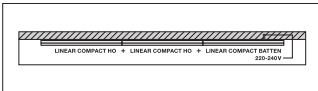

Product code	Packaging unit (Pieces/Unit)	Dimensions (length x width x height)	Gross weight	Volume
4058075106321	Shipping box 25	1,418 mm x 233 mm x 180 mm	11760.00 g	59.47 dm³

The mentioned product code describes the smallest quantity unit which can be ordered. One shipping unit can contain one or more single products. When placing an order, for the quantity please enter single or multiples of a shipping unit.

ADDITIONAL CATALOG INFORMATION

References / Links

– For Guarantee see www.ledvance.com/guarantee

DISCLAIMER

Subject to change without notice. Errors and omission excepted. Always make sure to use the most recent release.