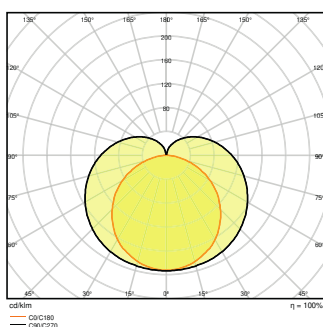

Photometrical data

Luminous flux	2000 lm
Luminous efficacy	100 lm/W
Color temperature	3000 K
Light color (designation)	Warm White
Color rendering index Ra	> 80
Standard deviation of color matching	< 5 sdc <sub>m</sub>
Photobiological safety group acc. to EN62778	RG0
Beam angle	140 °