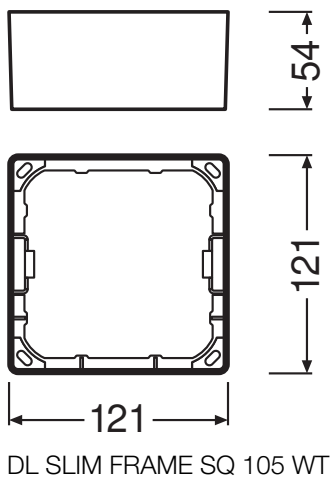

PRODUCT DATASHEET

DL SLIM FRAME SQ 105 WT

DOWNLIGHT SLIM SQUARE FRAME | Surface mounting frame, square shape

Areas of application

- General illumination
- Public areas
- Stairways
- Corridors
- Foyers
- Shops

Product benefits

- Cable entry on the side for electrical connection with low profil
- Easy installation thanks to included drilling template

Product features

- Low mounting depth
- Robust polycarbonate casing
- Mounting accessories included

TECHNICAL DATA

Dimensions & Weight

Length	121.0 mm
Width	121.0 mm
Height	54 mm
Product weight	48.00 g

Materials & Colors

Product color	White
RAL Color (most similar)	RAL 9003

Application & Mounting

Mounting location	Ceiling / Wall
Replaceable light source	No

LOGISTICAL DATA

Product code	Packaging unit (Pieces/Unit)	Dimensions (length x width x height)	Gross weight	Volume
4058075079397	Folding box 1	60 mm x 130 mm x 130 mm	96.00 g	1.01 dm ³
4058075079403	Shipping box 6	380 mm x 140 mm x 154 mm	696.00 g	8.19 dm ³