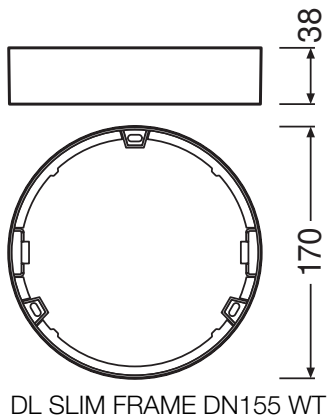

### Product benefits

- Cable entry on the side for electrical connection with low profil
- Easy installation thanks to included drilling template

### Product features

- Low mounting depth
- Robust polycarbonate casing
- Mounting accessories included

### Dimensions & Weight

Diameter	170,0 mm
Height	38 mm
Product weight	50.00 g