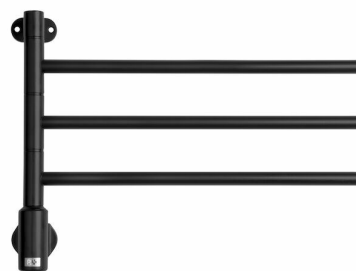

Pax Flex I 3/550, black, pivoting, Momento II™

Cat. Part	25-2021
Number	
EAN 13	7391477520218
SE EL (SEG)	9411519
SE VVS (RSK)	8754443
NO EL (EFO)	5810659
NO VVS (NRF)	6553187
FI VVS (LVI)	5280913
DK EL (DB)	2085719
DK VVS (VVS)	331165611
FI EL (SNRO)	8133345

- Pivoting arms in a small area
- Momento II™ timer with the possibility of app control
- Matt black finish

**Flex I, 2 arms 560 mm individually pivotable.
Momento II™ timer with the possibility of app
control. 30W. Matt black finish.**

Måttskiss

Flex I3, 562x420

Flex I in matt black finish has individually pivoting arms that you can move as you wish, either to maximise your drying capability or to make Flex I as compact as possible. The tubes are straight, which makes it easy to hang up and take down your towels.

You can order your Flex I in several configurations. Choose anything from two to six individually pivoting arms to 180°, meaning you can have it set both on the right and left.

The lacquered steel construction is very stable with metal brackets and the effect is 30W. The towel warmer can be