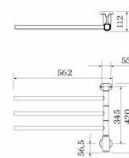

Måttskiss

Flex I3, 562x420