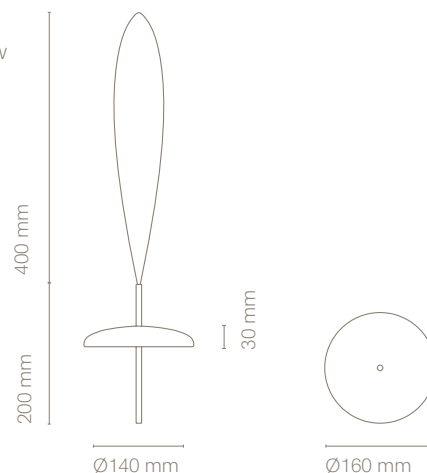

Technical information / Información técnica

Category / Categoría:	Home
Colour / Color:	Black / Blue grey / Coral red / Cement grey / pebble grey / Honey yellow
Materials / Materiales:	Aluminium+Steel+PC
Diffuser / Difusor:	Microprismatic
Index Protection / Índice de protección:	IP43
Technology / Tecnología:	LED
Colour Temperature / Temperatura de color:	Switch 2300K/2700K/3000K
Total Power / Potencia total:	5W
Real Luminous Flux / Flujo luminoso real:	*see luminous flux table
Efficacy / Eficacia:	*see luminous flux table
CRI:	80
Lifetime/ Vida útil:	30.000h L80B20
MacAdam Steps:	5-SDCM
Driver:	Included
Class / Clase:	III
Dimming / Regulación:	Push dimming
Flicker / Parpadeo:	Flicker free
Voltage / Voltaje:	5V
Frequency / Frecuencia:	5V DC
Battery Life / Tiempo de batería:	High (100%) 5h / Medium (50%) 10h / Low (25%) 30h 8h charge with USB / 8h carga con USB
Installation system / Sistema de instalación:	Air
Adjustable height / Altura ajustable:	No
Max. Height / Altura máxima:	400mm
Warranty / Garantía (years/años):	3 years

Accessories / Accesorios

31090-0 Multi-Charger 5V 50W with 6 Usb-A

Quality certificates
/ Certificados de calidad

The image may not accurately reflect the reference. Nexia reserves the right to modify any components of the product. Specifications regarding flux, power, and color temperature are subject to change by the manufacturer.
/ La imagen puede no reflejar con precisión la referencia. Nexia se reserva el derecho de modificar cualquier componente del producto. Las especificaciones sobre flujo, potencia y temperatura de color están sujetas a cambios por parte del fabricante.