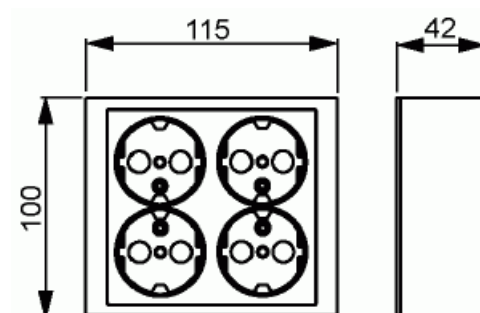

# Socket outlet

Socket outlet, Impressivo, Schuko, 4-gang, shuttered, screwless terminals, anthracite

**Type:** 404EA-81

**GTIN:** 6438199003351

There is 2 times 2-gang socket outlet inserts in one unit. The socket outlet inserts are internally connected. In one socket outlet insert there are terminals for each contact of the socket outlet for max 4 rigid wires. No X-terminals.

## Technical specification