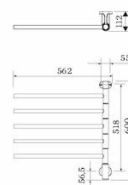

Måttskiss

Flex I5, 562x600