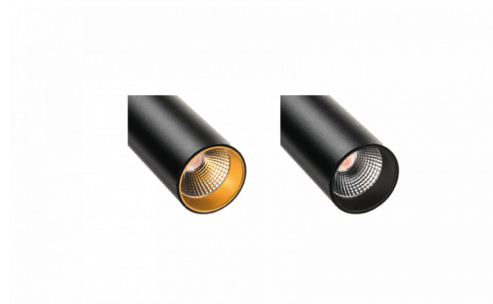

Zip Tube Micro Black 360lm 2700K Ra 98 Trailing edge dimming

Article code: **320604**
EAN: 7021983206046

Electrical

Wattage: 7W
System wattage: 7W
Voltage: 220-240V

Light technic

Type of light source: LED (not exchangeable)
Light source included: Yes
Luminous flux: 360lm
Efficacy: 51 lm/W
Colour temperature: 2700K
Colour rendering (CRI): Ra 98
MacAdams factor: SDCM: 2
Lifetime: L90/B10>50,000
Light distribution: Direct
Optic: Reflector medium
Beam angle: 40°

Control/Dimming

Type: Trailing edge dimming

Protection

Luminaire class: Class II

Materials and finish

Housing: Aluminium
Colour: Black (RAL 9004)
Optics: Polycarbonat (PC)

Mounting/Connection

Mounting: Surface, Indoor
Max. luminaires per circuit breaker: B10: 180, B16: 290, C10: 180, C16: 290

Dimensions (mm)

Length (L): 135
Width (W): 39
Height (H): 135
Weight (brutto/netto): 0.3 / 0.25

Packaging

Packing dimensions: 135 x 39 x 135

7 0 2 1 9 8 3 2 0 6 0 4 6