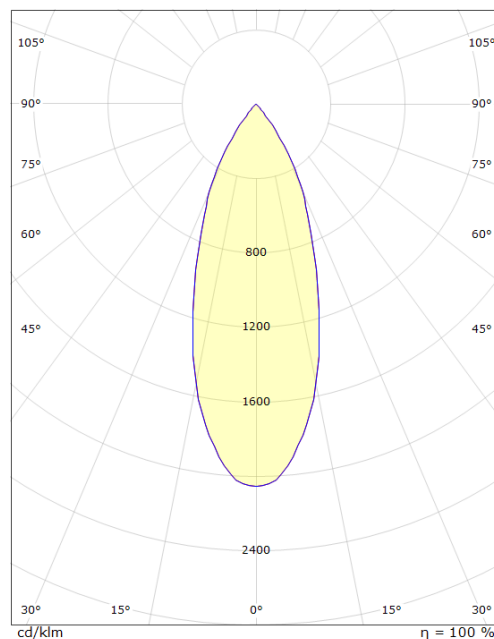

Zip Tube Micro Black 360lm 2700K Ra 98 Trailing edge dimming

Article code: **320604**
 EAN: 7021983206046

Electrical

Wattage: 7W
 System wattage: 7W
 Voltage: 220-240V

Light technic

Type of light source: LED (not exchangeable)
 Light source included: Yes
 Luminous flux: 360lm
 Efficacy: 51 lm/W
 Colour temperature: 2700K
 Colour rendering (CRI): Ra 98
 MacAdams factor: SDCM: 2
 Lifetime: L90/B10>50,000
 Light distribution: Direct
 Optic: Reflector medium
 Beam angle: 40°

Dimensions (mm)

Length (L): 135
 Width (W): 39
 Height (H): 135
 Weight (brutto/netto): 0.3 / 0.25

Packaging

Packing dimensions: 135 x 39 x 135

7 0 2 1 9 8 3 2 0 6 0 4 6