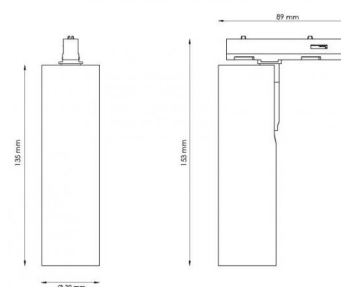

Zip Tube Micro Black 360lm 2700K Ra 98 Trailing edge dimming

Article code: **320604**
 EAN: 7021983206046

Electrical

Wattage: 7W
 System wattage: 7W
 Voltage: 220-240V

Light technic

Type of light source: LED (not exchangeable)
 Light source included: Yes
 Luminous flux: 360lm
 Efficacy: 51 lm/W
 Colour temperature: 2700K
 Colour rendering (CRI): Ra 98
 MacAdams factor: SDCM: 2
 Lifetime: L90/B10>50,000
 Light distribution: Direct
 Optic: Reflector medium
 Beam angle: 40°

Control/Dimming

Type: Trailing edge dimming

Protection

Luminaire class: Class II

Materials and finish

Housing: Aluminium
 Colour: Black (RAL 9004)
 Optics: Polycarbonat (PC)

Mounting/Connection

Mounting: Surface, Indoor
 Max. luminaires per circuit breaker: B10: 180, B16: 290, C10: 180, C16: 290

Dimensions (mm)

Length (L): 135
 Width (W): 39
 Height (H): 135
 Weight (brutto/netto): 0.3 / 0.25

Packaging

Packing dimensions: 135 x 39 x 135

7 0 2 1 9 8 3 2 0 6 0 4 6