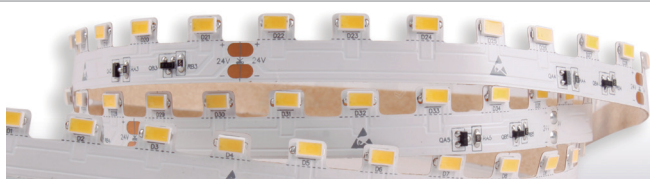

## LED STRIP IP 20

LED flexible strip no waterproof IP20, fixation with incorporated adhesive tape.

### FLEXIBLE STRIPS CORNER HIGH EFFICIENCY - 15

Ref.	Colour	CRI / Temp.	Leds / m	lm / m	W / m	Class
<b>15506-24</b>	Warm white +	2600 - 2800 K	70 leds	1400 lm	15 W	III

5000x8x2 mm	⊕ IP 120° 20	40.000 h 24 V	<b>LED</b>	Roll of 5m, divisible every 7 LEDs (10cm)		
-------------	--------------	---------------	------------	---	--	--

### LED STRIPS ACCESSORIES

Ref.	Description
<b>15581 -</b>	CABLE CONNECTOR FOR IP 20 LED STRIPS
<b>15582 -</b>	IP 20 LED STRIPS JOINTS
<b>15068 -</b>	AMPLIFIER
<b>15584 - CF</b>	CABLE CONNECTOR IP 20
<b>15585 - CF</b>	JOINT CABLE IP 20

### DESCRIPTION

-IP 20 Flexible LED Strip for corners. Roll of 5 m. divisible every 7 LEDs (10 cm). Color Temperature: 2600-2800K, 1400 lm/per meter. Consumption per meter 15W.