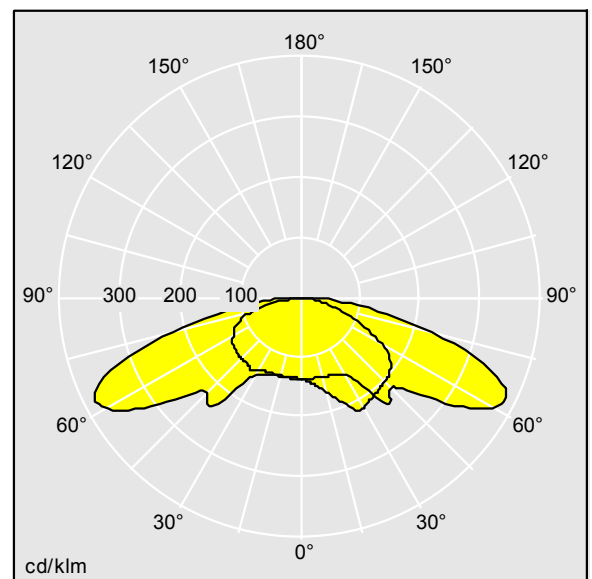

Dimensions: 381 x 196 x 305 mm
Luminaire input power: 24.6 W
Luminaire luminous flux: 2736 lm
Luminaire efficacy: 111 lm/W
Weight: 2.8 kg

TLG_PIA2_F_PDB.jpg

TLG_PIA2_M_LD1.wmf

TLTP_PIA2_2700-830.ltd

Lamp position: STD - standard
Light Source: LED
Luminaire luminous flux*: 2736 lm
Luminaire efficacy*: 111 lm/W
Lamp efficacy: 111 lm/W
Colour Rendering Index min.: 80
LOR: 1,00 ULOR: 0,00 DLOR: 1,00