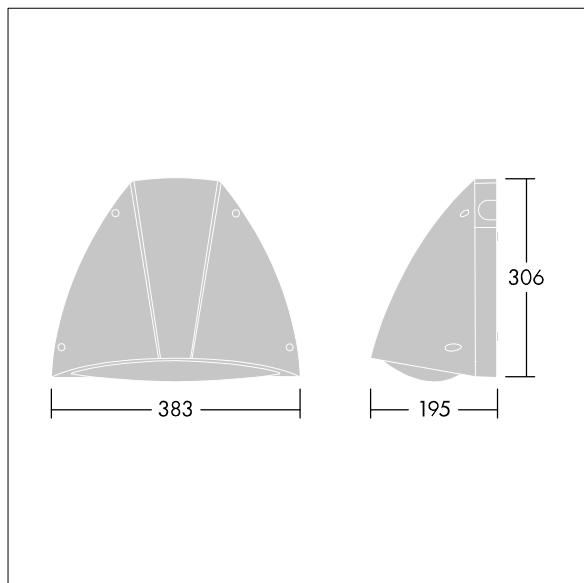

Piazza II LED

THORN

96632759 PIAZZA II LED 2700-830 HF ANT

LED	25W TL_PIA2-830	IP65	IK10	⊕	CE	⚡	⚙️	⊗	⊙	Ta -20 +40
-----	-----------------	------	------	---	----	---	----	---	---	---------------

Piazza II LED

A robust Wall mounted luminaire. Electronic, fixed output control gear. Back plate: die-cast aluminium, painted anthracite. Body: anthracite polycarbonate. Ø20mm cable entry via rear or side conduit entries, BESA compatible. IP65, IK10. Complete with 3000K LED.

Dimensions: 381 x 196 x 305 mm
Luminaire input power: 24.6 W
Luminaire luminous flux: 2736 lm
Luminaire efficacy: 111 lm/W
Weight: 2.8 kg

TLG_PIA2_F_PDB.jpg

TLG_PIA2_M_LD1.wmf

TLTP_PIA2_2700-830.ltd

Lamp position: STD - standard
Light Source: LED
Luminaire luminous flux*: 2736 lm
Luminaire efficacy*: 111 lm/W
Lamp efficacy: 111 lm/W
Colour Rendering Index min.: 80
LOR: 1,00 ULOR: 0,00 DLOR: 1,00