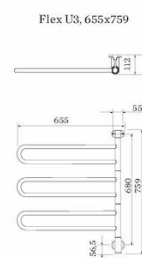

Pax Flex U 3/650, black, pivoting, Momento II™

Cat. Part	25-1041
Number	
EAN 13	7391477510417
SE EL (SEG)	9411517
SE VVS (RSK)	8754441
NO EL (EFO)	5810657
NO VVS (NRF)	6553185
FI VVS (LVI)	5280911
DK EL (DB)	2085715
DK VVS (VVS)	331164721
FI EL (SNRO)	8133343

- Easy to reconfigure
- Momento II™ timer with the possibility of app control
- Matt black finish

Flex U, 3 arms 650 mm individually pivotable. Momento II™ timer with the possibility of app control. 64W. Matt black finish.

Functions

Delay Timer, Run on Timer

Technical data

Installation type, wall, ceiling et.c	Wall
Max watt(W)	64
Supply Voltage (12V-400V)	230V AC
Electrical Supply Phase	1-Phase
Insulation Class	II
Wireless Control Option	Bluetooth LE
Protection (IP)	IP 44
Heat Output, electrical products (W)	64
Unpackaged Product Width (mm)	655
Unpackaged Product Height (mm)	760
Unpackaged Product Depth (mm)	112
Material	Steel
Environmental Certificate	WEEE, REACH
Etim Code	EC003624

Måttskiss