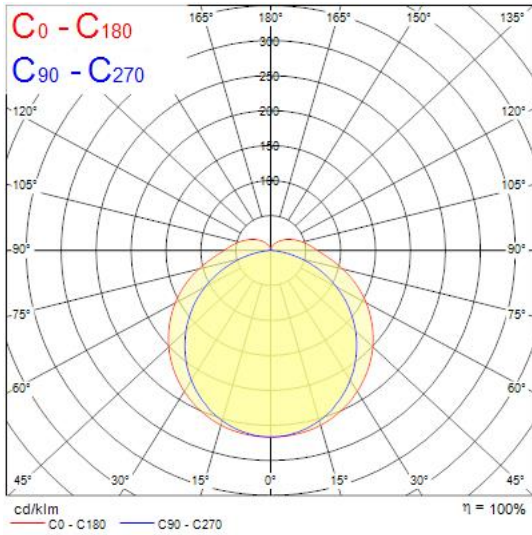

START Waterproof Slim 1200 IP66 2300/4650lm 840 0046426

LED Flickering Rate	Ultra low (5% or less)
Housing colour	RAL 7035 - Light grey
IP rating	IP66
IK rating	IK08
Product EAN number	5410288464268
Warranty	5 years
Dimming method	Other

Photometry

Technical drawings